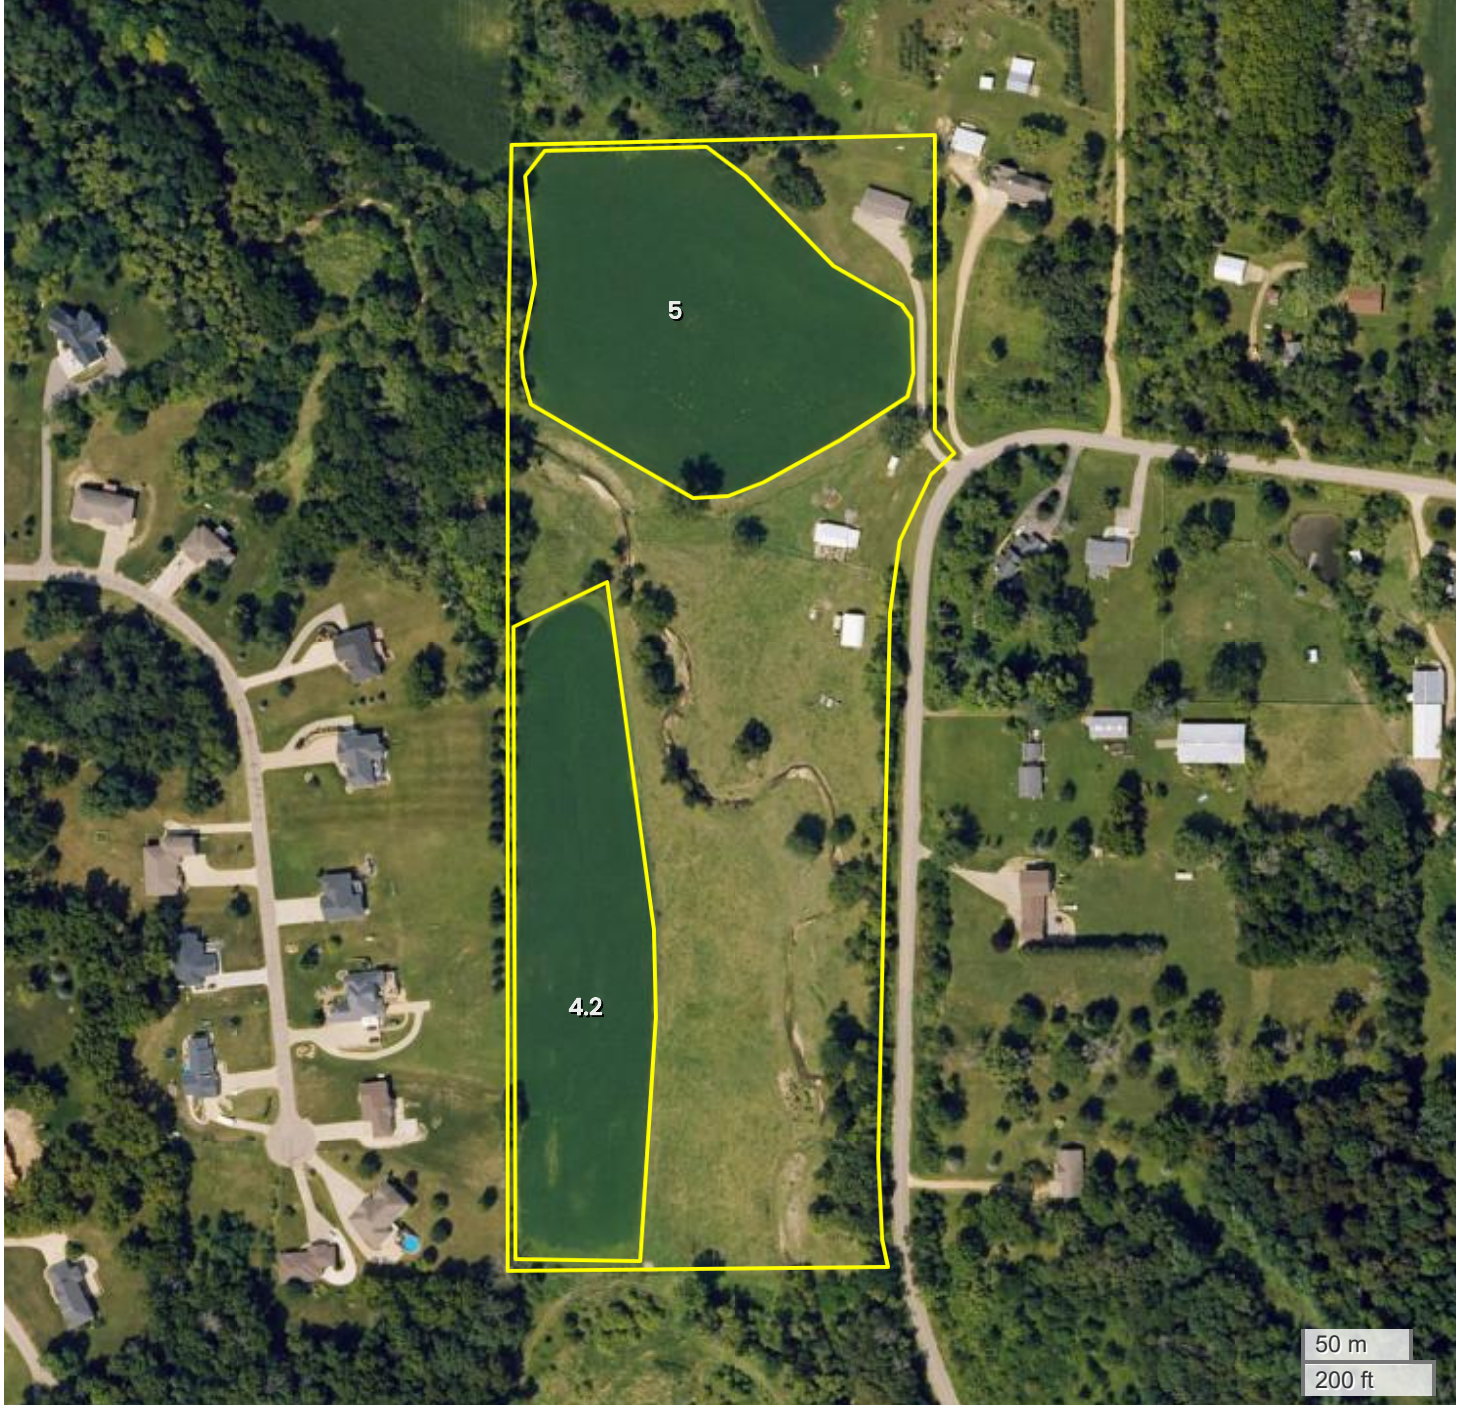

8311 HIDDEN VALLEY ROAD, DUBUQUE, IA (22.41 AC TOTAL, 9.20 AC TILLABLE)

AERIAL MAP

Center: 42.417128, -90.678535

24-88N-2E

Table Mound Township

Dubuque County, IA

FarmWorth, LLC makes no warranties, express or implied, regarding the accuracy of any information provided through FarmWorth.com. User is solely responsible for independently verifying all information prior to use and waives any claims against FarmWorth, LLC arising from inaccuracies in such information.